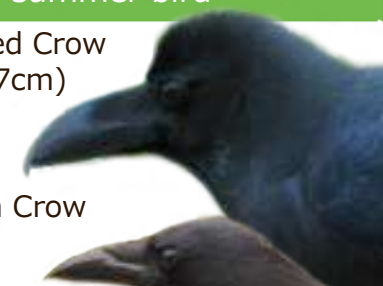

● Northern Goshawk (50cm)

● Japanese Sparrowhawk (27cm)

● Intermediate Egret (68cm)

● Large-billed Crow (57cm)

● Lesser Cuckoo (28cm)

● Narcissus Flycatcher (14cm)

● Varied Tit (14cm)

● Brown-eared Bulbul (28cm)

● Carrion Crow (50cm)

● Japanese Green Woodpecker (29cm)

● Long-tailed Tit (14cm)

● Azure-winged Magpie (37cm)

● Eurasian Tree Sparrow (14cm)

● Ural Owl (50cm)

● Japanese Pigmy Woodpecker (15cm)

● Japanese Tit (15cm)