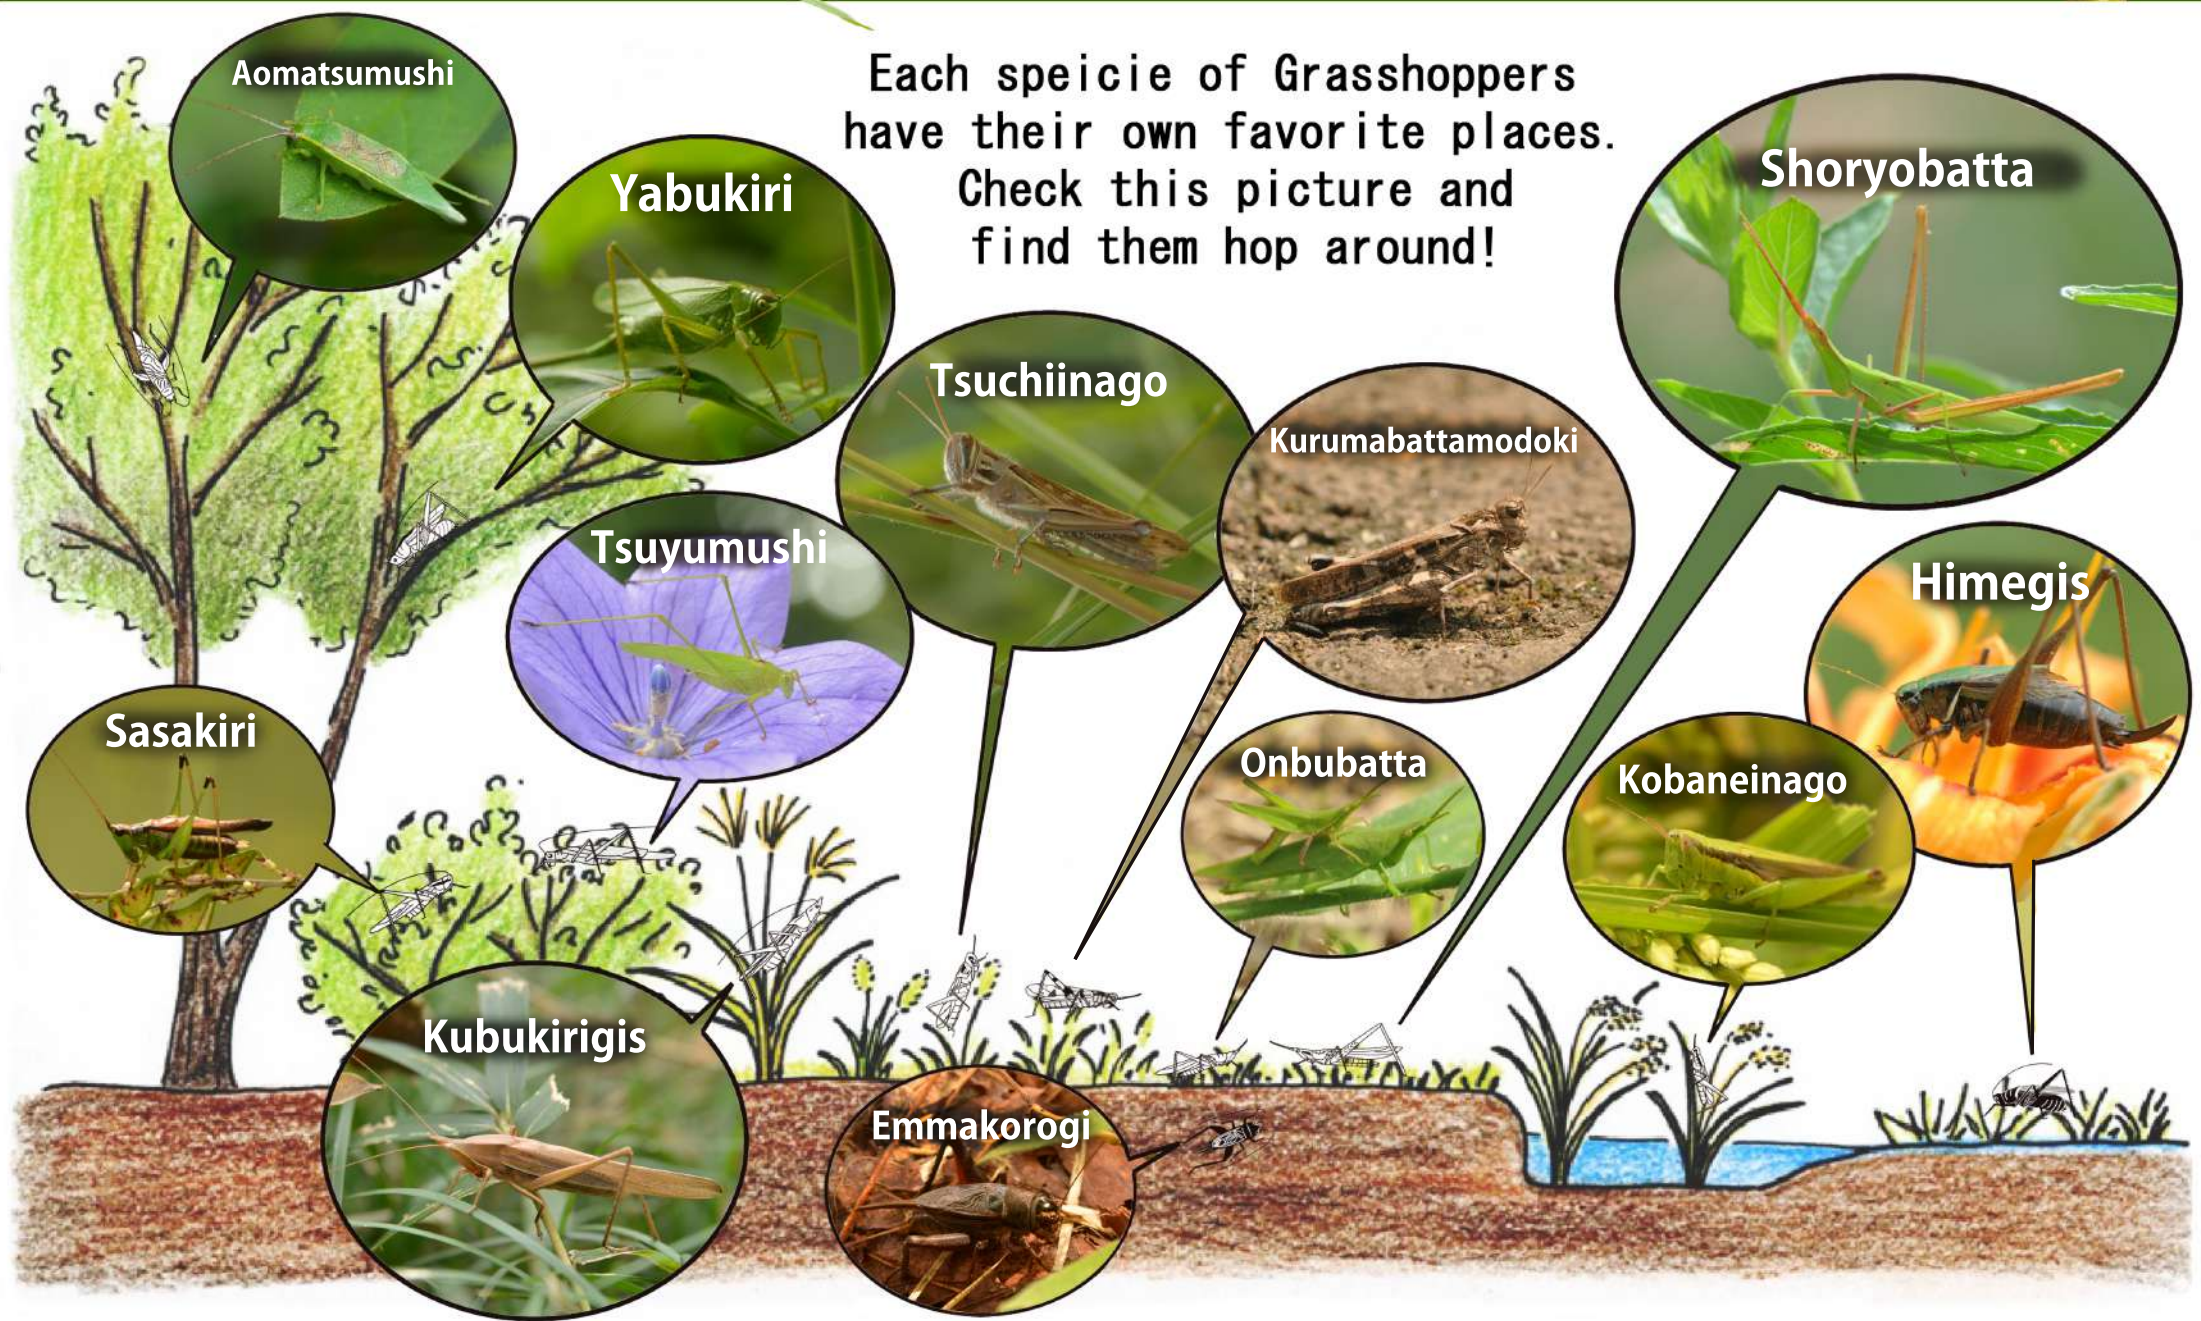

Rangers conserve and interpret a nature of the Tokyo metropolitan Parks at the Musashino region

# Ranger's Field Guide to The Grasshoppers seen in Musashino

Each species of Grasshoppers have their own favorite places. Check this picture and find them hop around!

Aomatsumushi

Yabukiri

Tsuyumushi

Tsuchiinago

# How to identify Grasshoppers

Which one is the grasshopper you caught?

Lets check it out!

Slim body

Flat body

Antennas longer than the half of their body size

Antennas shorter than the half of their body size

※This list shows the grasshoppers that can be found easily in the park.

- Bush cricket/Katydid
- Cricket
- Grasshopper
- Locust