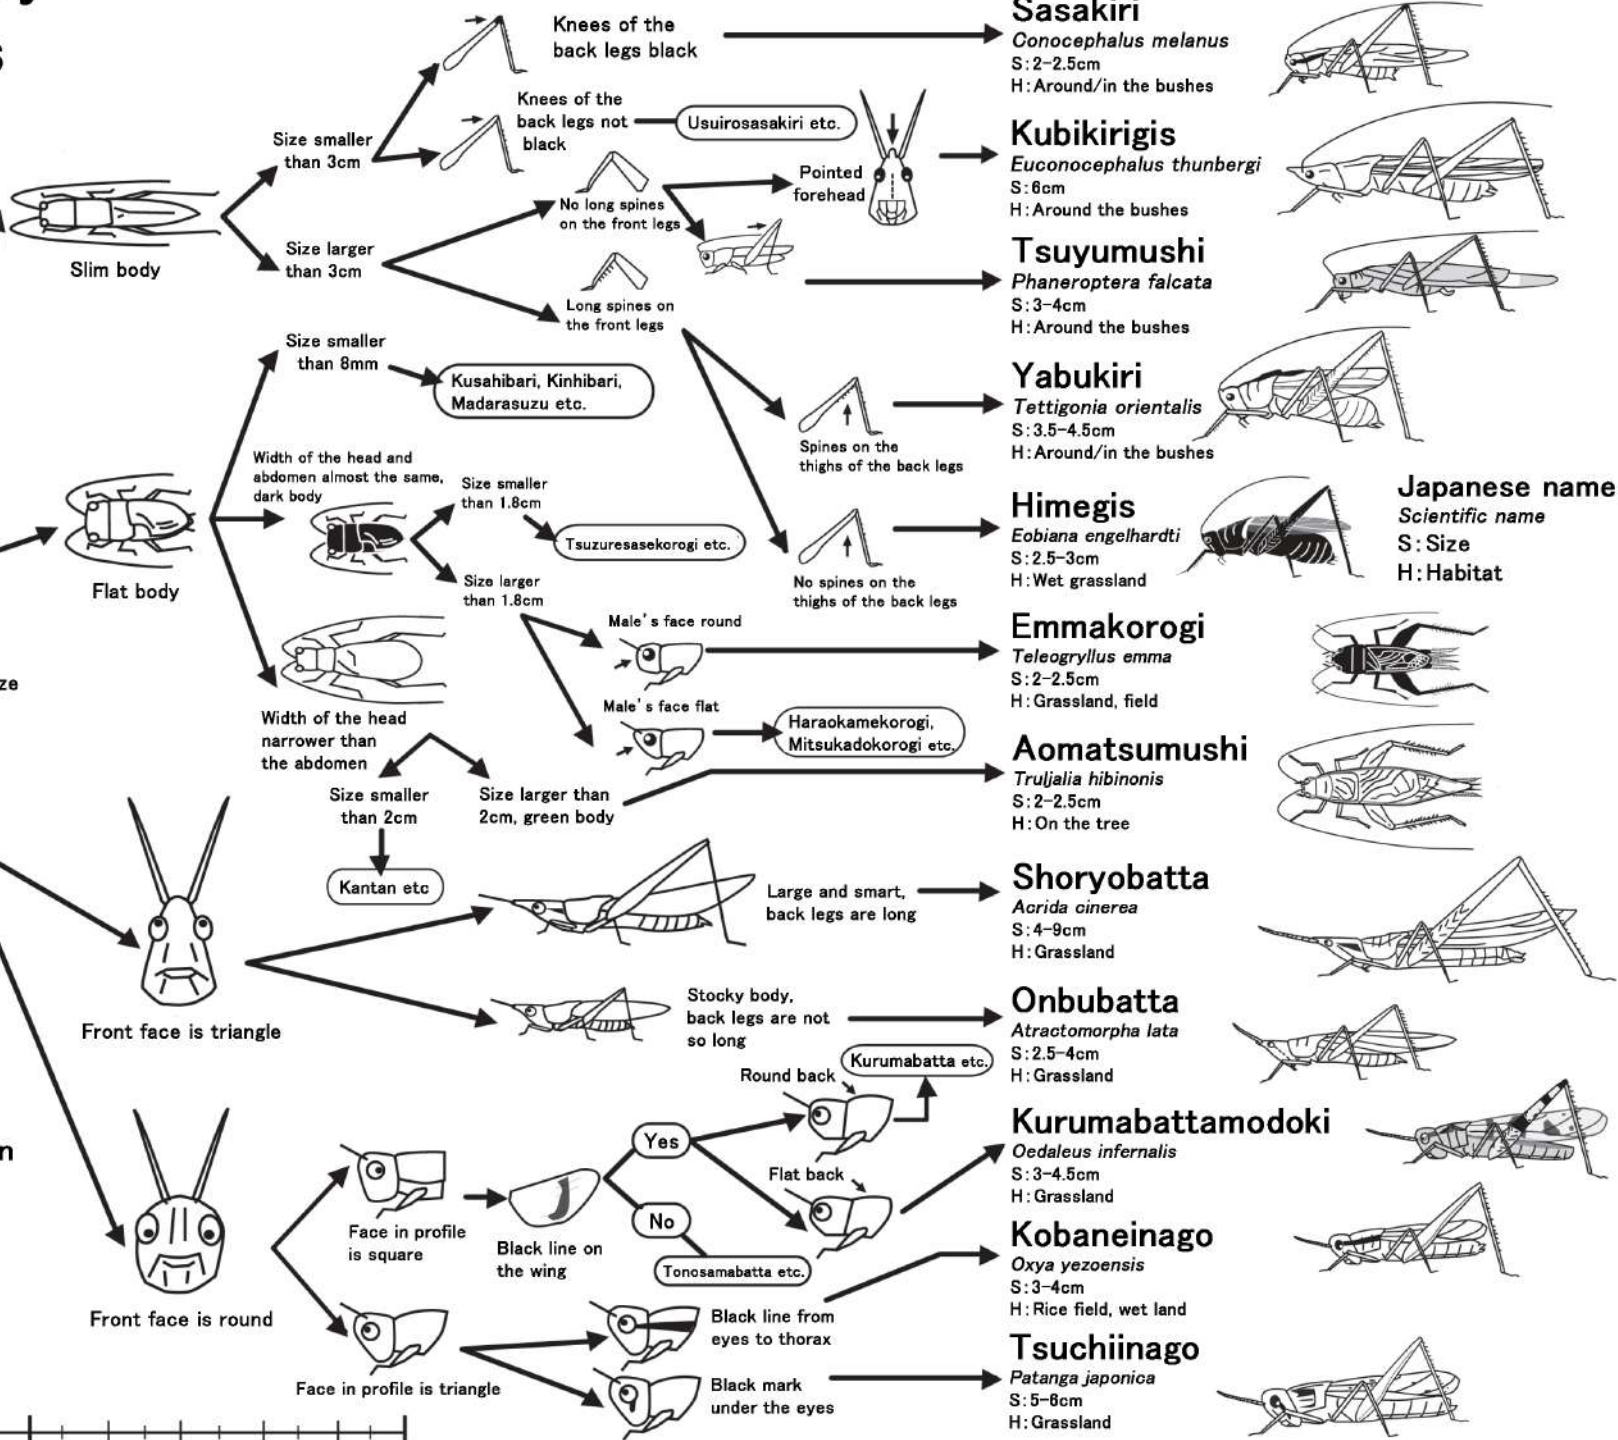

Kurumabattamodoki

Shoryobatta

Himegis

Sasakiri

Onbubatta

Kobaneinago

Kubukirigis

Emmakorogi

# How to identify Grasshoppers

Which one is the grasshopper you caught?

Lets check it out!

Slim body

Flat body

Antennas longer than the half of their body size

Antennas shorter than the half of their body size

※This list shows the grasshoppers that can be found easily in the park.

- Bush cricket/Katydid
- Cricket
- Grasshopper
- Locust